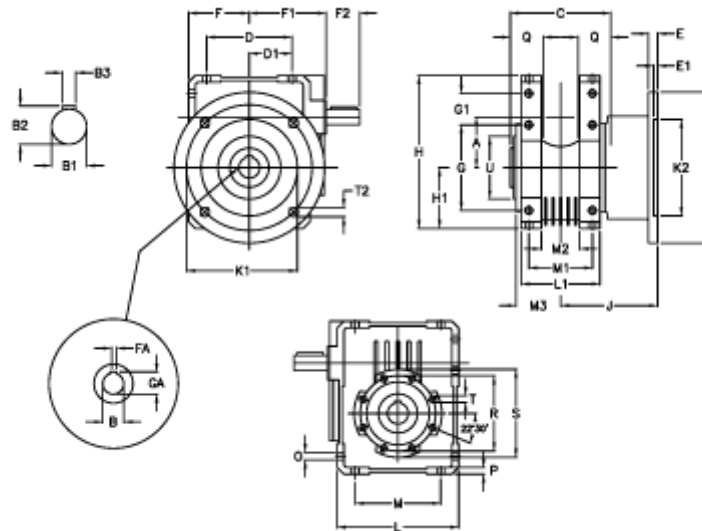

Article number: 3922110030400

Description: Worm gear with solid input shaft
W 110UF1-30-HS unassembled

Measures

A = 110.10	Description = W110UF-xx-P80 B5	G1 = 58.0	L = 250	Q = 45
B = 42	E = 20	GA = 45.3	L1 = 143	R = 165
B1 = 25	E1 = 12	H = 308.0	M = 184	S = 200
B2 = 28.0	F = 125.0	H1 = 125.0	M1 = 115	T = M12x19
B3 = 8	F1 = 157.0	J = 179.5	M2 = 69	T2 = 13.0
C = 155	F2 = 60	K = 280	M3 = 73.0	U = 130
D = 174.0	FA = 12	K1 = 230	O = 14.0	
D1 = 82.0	G = 184	K2 = 170	P = 14	